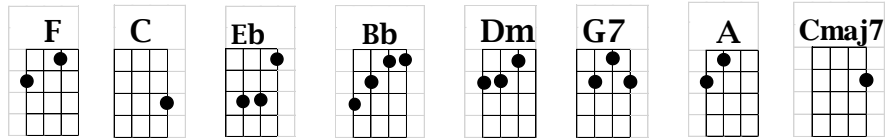

Never My Love

INTRO: F//// ////

F C Eb
You ask me if there'll come a time

Bb F
When I grow tired of you

Dm F
Never my love

Bb F//// ////
Never my love

F C Eb
You wonder if this heart of mine

Bb F
Will lose Its desire for you

Dm F
Never my love

Bb F//// ////
Never my love

A Dm G7
What makes you think love will end

Cmaj7 F Bb //// ////
When you know that my whole life depends

Am Am Dm //// ////
On you.... (on you)

INTERLUDE:

F C Eb Bb F
Da -ta-ta Da da da da Da --- Da-ta-ta Da-ta da-----

Dm F
Never my love

Bb F//// ////
Never my love

Never My Love - pg. 2

F C Eb
You say you fear I'll change my mind
 Bb F
And I won't require you

Dm F
 Never my love
Bb F///// /////
 Never my love

A Dm G7
How can you think love will end
 Cmaj7 F Bb ///// /////
When I've asked you to spend your whole life
 Am Am Dm ///// /////
With me.... (with me)

F C Eb
You say you fear I'll change my mind
 Bb F
And I won't require you

Dm F
 Never my love
Bb F///// /
 Never my love

FADE:

Dm F
 Never my love
Bb F///// /
 Never my love