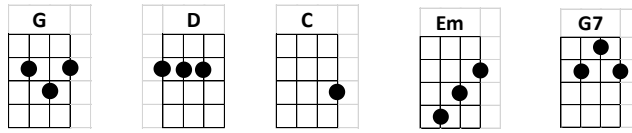

Wonderful Tonight

Intro: G//// D//// C//// D////

G D C D
It's late in the evening, she's wondering what clothes to wear.
G D C D
She puts on her make-up, and brushes her long blond hair.
C D G D Em
And then she asks me "Do I look al- right?"
 C D G////
And I say "Yes, you look wonderful tonight!"

INTERLUDE: D//// C//// D////

G D C D
We go to party, and everyone turns to see
G D C D
This beautiful lady, that's walking a-round with me.
C D G D Em
And then she asks me: "Do you feel al- right?"
 C D G G7
And I say: "Yes, I feel wonderful tonight!"

G D C D
It's time to go home now, and I've got an aching head
G D C D
So I give her the car keys, and she helps me to bed.
C D G D Em
And then I tell her, as I turn off the light:
C D G//// G7////
I say "My darling, you were wonderful to - night!"
C D G////
"Oh my darling, you were wonderful to - night."