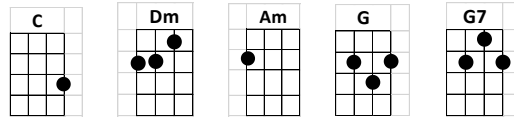

Four Strong Winds

INTRO: C//// Dm//// G//// G7////

C Dm G C
Four strong winds that blow lonely Seven seas that run high
C Dm G G7
All those things that don't change come what may

C Dm G C
But our good times are all gone And I'm bound for moving on
Dm Am G//// G7////
I'll look for you if I'm ever back this way

C Dm G C
If I get there before the snow flies And if things are goin' good
C Dm G G7
You could meet me if I sent you down the fare

C Dm G C
But by then it would be winter Not too much for you to do
Dm Am G//// G7////
And those winds sure can blow cold way out there