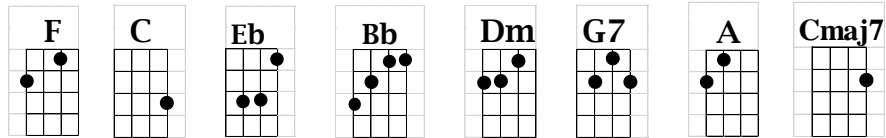

Never My Love

INTRO: F//// ////

F C Eb
You ask me if there'll come a time

Bb F
When I grow tired of you

Dm F
Never my love

Bb F//// ////
Never my love

F C Eb
You wonder if this heart of mine

Bb F
Will lose Its desire for you

Dm F
Never my love

Bb F//// ////
Never my love

A Dm G7
What makes you think love will end

Cmaj7 F Bb //// ////
When you know that my whole life depends

Am Am Dm ////
On you.... (on you)

INTERLUDE:

F C Eb Bb F
Da -ta-ta Da da da da Da --- Da-ta-ta Da-ta da-----

Dm F
Never my love

Bb F//// ////
Never my love

Never My Love - pg. 2

F C Eb
You say you fear I'll change my mind
Bb F
And I won't require you

Dm F
Never my love
Bb F//// ////
Never my love

A Dm G7
How can you think love will end
Cmaj7 F Bb //// ////
When I've asked you to spend your whole life
Am Am Dm //// ////
With me.... (with me)

F C Eb
You say you fear I'll change my mind
Bb F
And I won't require you

Dm F
Never my love
Bb F////
Never my love

FADE:

Dm F
Never my love
Bb F//// /
Never my love