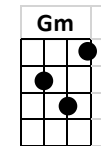

Lonely People

Intro: Bb//// C//// F//// C////

F Dm Am
This is for all the lonely people

F Dm Am//// C////
Thinking that life has passed them by

Bb C F Am Dm
Don't give up until you drink from the silver cup

Bb C F//// C////
And ride that highway in the sky

F Dm Am
This is for all the single people

F Dm Am//// C////
Thinking that love has left them dry

Bb C F Am Dm
Don't give up until you drink from the silver cup

Bb C F//// //
You never know until you try

Bb Gm Bb Gm
Well I'm on my way Yes I'm back to stay

Bb Gm C F//// C////
Well I'm on my way back home

Lonely People - pg. 2

F Dm Am

This is for all the lonely people