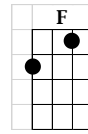

# With A Little Help From My Friends

INTRO: F// C// G//// F// C// G////

G D Am  
What would you do if I sang out of tune  
D G

Would you stand up and walk out on me?  
G D Am  
Lend me your ears and I'll sing you a song  
D G  
And I'll try not to sing out of key

F C G  
Oh, I get by with a little help from my friends  
F C G  
Mm I get high with a little help from my friends  
F C G  
Mm gonna try with a little help from my friends

G D Am  
What do I do when my love is away?  
D G  
Does it worry you to be a-lone?  
G D Am  
How do I feel by the end of the day?  
D G  
Are you sad because you're on your own?

G      Em7      A      G      F      C  
Do you need any-body? I need some-body to love

Em7      A      G      F      C  
Could it be any-body? I want some-body to love

G                  D                  Am  
Would you be-lieve in a love at first sight?

G      Em7      A      G      F      C  
Do you need any-body? I need some-body to love

Em7      A      G      F      C  
Could it be any-body? I want some-body to love

F                  C                  G  
Oh, I get by with a little help from my friends