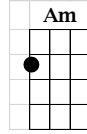

# With A Little Help From My Friends

INTRO: F// C// G//// F// C// G////

G D Am  
What would you do if I sang out of tune  
D G

Would you stand up and walk out on me?  
G D Am  
Lend me your ears and I'll sing you a song  
D G  
And I'll try not to sing out of key

G      Em7      A      G      F      C  
Do you need any-body? I need some-body to love

Em7      A      G      F      C  
Could it be any-body? I want some-body to love

G                  D                  Am  
Would you be-lieve in a love at first sight?

G      Em7      A      G      F      C  
Do you need any-body? I need some-body to love

Em7      A      G      F      C  
Could it be any-body? I want some-body to love

F                  C                  G  
Oh, I get by with a little help from my friends