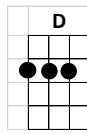

# With A Little Help From My Friends

INTRO: F// C// G//// F// C// G////

G D Am  
What would you do if I sang out of tune  
D G

Would you stand up and walk out on me?  
G D Am  
Lend me your ears and I'll sing you a song  
D G  
And I'll try not to sing out of key

F C G  
Oh, I get by with a little help from my friends  
F C G  
Mm I get high with a little help from my friends  
F C G  
Mm gonna try with a little help from my friends

G D Am  
What do I do when my love is away?  
D G  
Does it worry you to be a-lone?  
G D Am  
How do I feel by the end of the day?  
D G  
Are you sad because you're on your own?

G      Em7      A      G      F      C  
Do you need any-body? I need some-body to love

Em7      A      G      F      C  
Could it be any-body? I want some-body to love

G                  D                  Am  
Would you be-lieve in a love at first sight?

G      Em7      A      G      F      C  
Do you need any-body? I need some-body to love

Em7      A      G      F      C  
Could it be any-body? I want some-body to love

F                  C                  G  
Oh, I get by with a little help from my friends