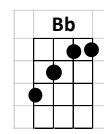

# With A Little Help From My Friends

INTRO: F// C// G//// F// C// G////

G D Am  
What would you do if I sang out of tune  
D G

Would you stand up and walk out on me?  
G D Am  
Lend me your ears and I'll sing you a song  
D G  
And I'll try not to sing out of key

F C G  
Oh, I get by with a little help from my friends  
F C G  
Mm I get high with a little help from my friends  
F C G  
Mm gonna try with a little help from my friends

G D Am  
What do I do when my love is away?  
D G  
Does it worry you to be a-lone?  
G D Am  
How do I feel by the end of the day?  
D G  
Are you sad because you're on your own?

G      Em7      A      G      F      C  
Do you need any-body? I need some-body to love

Em7      A      G      F      C  
Could it be any-body? I want some-body to love

G                  D                  Am  
Would you be-lieve in a love at first sight?

G      Em7      A      G      F      C  
Do you need any-body? I need some-body to love

Em7      A      G      F      C  
Could it be any-body? I want some-body to love

F                  C                  G  
Oh, I get by with a little help from my friends