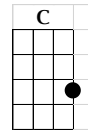

# With A Little Help From My Friends

INTRO: F// C// G//// F// C// G////

G D Am  
What would you do if I sang out of tune  
D G

Would you stand up and walk out on me?  
G D Am  
Lend me your ears and I'll sing you a song  
D G  
And I'll try not to sing out of key

G      Em7      A      G      F      C  
Do you need any-body? I need some-body to love

Em7      A      G      F      C  
Could it be any-body? I want some-body to love

F                  C                  G  
Oh, I get by with a little help from my friends