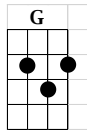

# With A Little Help From My Friends

INTRO: F// C// G//// F// C// G////

G D Am  
What would you do if I sang out of tune  
D G

Would you stand up and walk out on me?  
G D Am  
Lend me your ears and I'll sing you a song  
D G  
And I'll try not to sing out of key

F C G  
Oh, I get by with a little help from my friends  
F C G  
Mm I get high with a little help from my friends  
F C G  
Mm gonna try with a little help from my friends

G D Am  
What do I do when my love is away?  
D G  
Does it worry you to be a-lone?  
G D Am  
How do I feel by the end of the day?  
D G  
Are you sad because you're on your own?

G      Em7      A      G      F      C  
Do you need any-body? I need some-body to love

Em7      A      G      F      C  
Could it be any-body? I want some-body to love

G                  D                  Am  
Would you be-lieve in a love at first sight?

G      Em7      A      G      F      C  
Do you need any-body? I need some-body to love

Em7      A      G      F      C  
Could it be any-body? I want some-body to love

F                  C                  G  
Oh, I get by with a little help from my friends