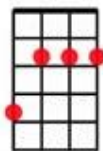

A Summer Song - Chad & Jeremy

INTRO: [G] [Bm] [C] [D]
// // // //

[G] Trees [Bm] [C] [D] swaying in
the [G] summer [Bm] breeze [C]
[D] showing off their [G] silver [Bm] leaves
[C] as [D] we walked [G] by [Bm] soft [C]
[D] kisses on a [G] summer's [Bm] day [C] [D] laughing all our
[G] cares a-[Bm]way [C] just [D] you and [G] I [Bm] [C] [D]
[G] Sweet [Bm] [C] [D] sleepy warmth of [G] summer [Bm] nights
[C] [D] gazing at the [G] distant [Bm] lights [C]
in the [D] starry [G] sky [Bb] [C] [G]

BRIDGE:

[C] They say that [D] all good things
must [G] end, some-[Em]day,
[C] Autumn [D] leaves must [Em] fall [Em]
But [G] don't you know, that it [B7] hurts me so,
to [Em] say goodbye to [Bm] you-[Am]ooo,
[Em] Wish you didn't have to [D] go,
[Em] No, no, no, [D] no...

And when the [G] rain [Bm] [C] [D] beats against
my [G] window [Bm] pane [C]
I'll [D] think of summer [G] days a-[Bm]gain [C]
and [D] dream of [G] you [Bm] [C] [G]

Repeat BRIDGE

And when the [G] rain [Bm] [C] [D] beats against
my [G] window [Bm] pane [C]
I'll [D] think of summer [G] days a-[Bm]gain [C]
and [D] dream of [G] you [Bm] [C]
and [D] dream of [G] you [Bm] [C] [D] [G]

Bmin