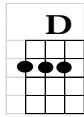

# Mr. Tambourine Man

INTRO: D//// G//// A//// D//// ////

G A D G  
Hey! Mr. Tambourine Man, play a song for me  
D G A A////

I'm not sleepy and there ain't no place I'm going to  
G A D G  
Hey! Mr. Tambourine Man, play a song for me  
D G A D D////

In the jingle jangle morning I'll come followin' you

G A D G  
Take me on a trip upon your magic swirlin' ship  
D G D G  
All my senses have been stripped, my hands can't feel to grip  
D G D Em  
And my toes too numb to step, wait only for my boot heels  
A A////

## Mr. Tambourine Man - pg. 2

INTERLUDE:

G            A            D            G  
Take me on a trip upon your magic swirlin' ship  
D            G            D            G  
All my senses have been stripped, my hands can't feel to grip  
D            G            D            Em  
And my toes too numb to step, wait only for my boot heels  
A            A////  
To be wanderin'

G            A            D            G  
Hey! Mr. Tambourine Man, play a song for me  
D            G            A            A////  
I'm not sleepy and there ain't no place I'm going to  
G            A            D            G  
Hey! Mr. Tambourine Man, play a song for me  
D            G            A            D // G// D/  
In the jingle jangle morning I'll come followin' you