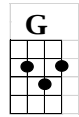

# Mr. Tambourine Man

INTRO: D//// G//// A//// D//// ////

G A D G  
Hey! Mr. Tambourine Man, play a song for me  
D G A A////

I'm not sleepy and there ain't no place I'm going to  
G A D G  
Hey! Mr. Tambourine Man, play a song for me  
D G A D D////

In the jingle jangle morning I'll come followin' you

G A D G  
Take me on a trip upon your magic swirlin' ship  
D G D G  
All my senses have been stripped, my hands can't feel to grip  
D G D Em  
And my toes too numb to step, wait only for my boot heels  
A A////

G            A            D            G  
Hey! Mr. Tambourine Man, play a song for me  
D            G            A            A////  
I'm not sleepy and there ain't no place I'm going to  
G            A            D            G  
Hey! Mr. Tambourine Man, play a song for me  
D            G            A            D // G// D/  
In the jingle jangle morning I'll come followin' you