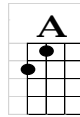

# Mr. Tambourine Man

INTRO: D//// G//// A//// D//// ////

G A D G  
Hey! Mr. Tambourine Man, play a song for me  
D G A A////

I'm not sleepy and there ain't no place I'm going to  
G A D G  
Hey! Mr. Tambourine Man, play a song for me  
D G A D D////

In the jingle jangle morning I'll come followin' you

G A D G  
Take me on a trip upon your magic swirlin' ship  
D G D G  
All my senses have been stripped, my hands can't feel to grip  
D G D Em  
And my toes too numb to step, wait only for my boot heels  
A A////

G            A            D            G  
Hey! Mr. Tambourine Man, play a song for me  
D            G            A            A////  
I'm not sleepy and there ain't no place I'm going to  
G            A            D            G  
Hey! Mr. Tambourine Man, play a song for me  
D            G            A            D // G// D/  
In the jingle jangle morning I'll come followin' you