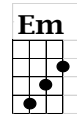

# Mr. Tambourine Man

INTRO: D//// G//// A//// D//// ////

G A D G  
Hey! Mr. Tambourine Man, play a song for me  
D G A A////

I'm not sleepy and there ain't no place I'm going to  
G A D G  
Hey! Mr. Tambourine Man, play a song for me  
D G A D D////

In the jingle jangle morning I'll come followin' you

G A D G  
Take me on a trip upon your magic swirlin' ship  
D G D G  
All my senses have been stripped, my hands can't feel to grip  
D G D Em  
And my toes too numb to step, wait only for my boot heels  
A A////

G            A            D            G  
Hey! Mr. Tambourine Man, play a song for me  
D            G            A            A////  
I'm not sleepy and there ain't no place I'm going to  
G            A            D            G  
Hey! Mr. Tambourine Man, play a song for me  
D            G            A            D // G// D/  
In the jingle jangle morning I'll come followin' you