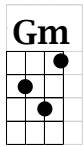

Between The Devil and The Deep Blue Sea

INTRO: F// Dm// Gm// C7// F// Dm// Gm// C7//

F Dm Gm C7 F Dm Gm C F F7 Bb Bbm6
I don't want you But I hate to lose you You've got me in between
F C7 F Abaug
the devil and the deep blue sea

F Dm Gm C7 F Dm Gm C F F7 Bb Bbm6
 I for - give you 'Cause I can't for - get you You've got me in between
 F C7 F E7
 the devil and the deep blue sea

A F#m Bm7 E7 A F#m Bm7 E7
 I want to cross you off my list But when you come knocking at my door
 C Am Dm G Eb C
 Fate seems to give my heart a twist And I come running back for more

F Dm Gm C7 F Dm Gm C F F7 Bb Bbm6
 I should hate you But I guess I love you You've got me in between
 F C7 F Abaug
 the devil and the deep blue sea

Interlude: F Dm Gm C7 F Dm Gm C F F7 Bb Bbm6
 I don't want you But I hate to lose you You've got me in between
 F C7 F E7
 the devil and the deep blue sea

A F#m Bm7 E7 A F#m Bm7 E7
I want to cross you off my list But when you come knocking at my door
C Am Dm G Eb C
Fate seems to give my heart a twist And I come running back for more

F Dm Gm C7 F Dm Gm C F F7 Bb Bbm6
 I should hate you But I guess I love you You've got me in between
 F C7 F
 the devil and the deep blue sea