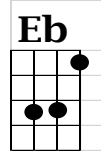

Between The Devil and The Deep Blue Sea

INTRO: F// Dm// Gm// C7// F// Dm// Gm// C7//

F Dm Gm C7 F Dm Gm C F F7 Bb Bbm6
I don't want you But I hate to lose you You've got me in between
F C7 F Abaug
the devil and the deep blue sea

F Dm Gm C7 F Dm Gm C F F7 Bb Bbm6
 I for - give you 'Cause I can't for - get you You've got me in between
 F C7 F E7
 the devil and the deep blue sea

A F#m Bm7 E7 A F#m Bm7 E7
 I want to cross you off my list But when you come knocking at my door
 C Am Dm G Eb C
 Fate seems to give my heart a twist And I come running back for more

F Dm Gm C7 F Dm Gm C F F7 Bb Bbm6
 I should hate you But I guess I love you You've got me in between
 F C7 F Abaug
 the devil and the deep blue sea

Interlude: F Dm Gm C7 F Dm Gm C F F7 Bb Bbm6
 I don't want you But I hate to lose you You've got me in between
 F C7 F E7
 the devil and the deep blue sea

A F#m Bm7 E7 A F#m Bm7 E7
I want to cross you off my list But when you come knocking at my door
C Am Dm G Eb C
Fate seems to give my heart a twist And I come running back for more

F Dm Gm C7 F Dm Gm C F F7 Bb Bbm6
 I should hate you But I guess I love you You've got me in between
 F C7 F
 the devil and the deep blue sea