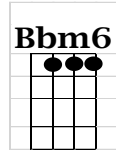

Between The Devil and The Deep Blue Sea

INTRO: F// Dm// Gm// C7// F// Dm// Gm// C7//

F Dm Gm C7 F Dm Gm C F F7 Bb Bbm6
I don't want you But I hate to lose you You've got me in between
F C7 F Abaug
the devil and the deep blue sea

F Dm Gm C7 F Dm Gm C F F7 Bb Bbm6
 I for - give you 'Cause I can't for - get you You've got me in between
 F C7 F E7
 the devil and the deep blue sea

A F#m Bm7 E7 A F#m Bm7 E7
 I want to cross you off my list But when you come knocking at my door
 C Am Dm G Eb C
 Fate seems to give my heart a twist And I come running back for more

A F#m Bm7 E7 A F#m Bm7 E7
I want to cross you off my list But when you come knocking at my door
C Am Dm G Eb C
Fate seems to give my heart a twist And I come running back for more

F Dm Gm C7 F Dm Gm C F F7 Bb Bbm6
 I should hate you But I guess I love you You've got me in between
 F C7 F
 the devil and the deep blue sea

F F7 Bb C#7 Gdim / / / / / TACET
 Slow: You've got me in between the devil and the deep the devil and the deep

Abdim C7 F
 the devil and the deep blue sea