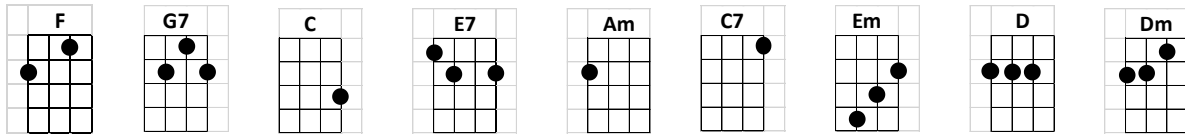

Will You Love Me Tomorrow

INTRO: F G7 C //// ////
But will you love me to-morrow?

C F G7
 Tonight you're mine completely
 C G7
 You give your love... so sweetly
 E7 Am
 To-night, the light of love is in your eyes
 F G7 C G7
 But will you love me to - morrow?

C F G7
 Is this a lasting treasure
 C G7
 Or just a moment's pleasure?
 E7 Am
 Can I believe the magic of your sighs?
 F G7 C C7
 Will you still love me to - morrow?

F Em
 Tonight with words un-spoken
 F G7 C C7
 You say that I'm the only one
 F Em TACET
 But will my heart be broken
 Am/// D/// Dm G7
 When the night meets the morning sun?