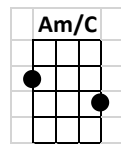

Dm   A   Cm6   D   Gm7   C7sus4
Beyond the door there's peace I'm sure   And I know there'll be no more
          F   C// Dm// F// Bb// C7sus4/ C7/ F////
tears in heaven

F   C   Dm   F   Bb F   C   Am/C / C7* /
Would you know my name   If I saw you in heaven?
F   C   Dm   F   Bb   F   C   Am/C / C7* /
Would it be the same   If I saw you in heaven?