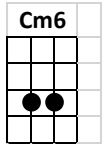

Dm   A   Cm6   D   Gm7   C7sus4
Beyond the door there's peace I'm sure   And I know there'll be no more
          F   C// Dm// F// Bb// C7sus4/ C7/ F////
tears in heaven

F   C   Dm   F   Bb F   C   Am/C / C7* /
Would you know my name   If I saw you in heaven?
F   C   Dm   F   Bb   F   C   Am/C / C7* /
Would it be the same   If I saw you in heaven?