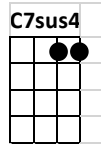

Dm   A   Cm6   D   Gm7   C7sus4
Beyond the door there's peace I'm sure   And I know there'll be no more
          F   C// Dm// F// Bb// C7sus4/ C7/ F////
tears in heaven

F   C   Dm   F   Bb F   C   Am/C / C7* /
Would you know my name   If I saw you in heaven?
F   C   Dm   F   Bb   F   C   Am/C / C7* /
Would it be the same   If I saw you in heaven?