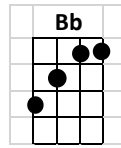

Dm   A   Cm6   D   Gm7   C7sus4
I must be strong and carry on 'Cause I know I don't be - long
F   C// Dm// F//   Gm7   C7sus4
here in heaven   'Cause I know I don't be - long
F   C// Dm// F// Bb// C7sus4/ C7/ F/
here in heaven

END