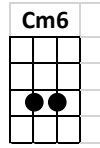

Tears in Heaven

INTRO: F// C// Dm// F// Bb// C7sus4/ C7/ F////

F C Dm F Bb F C Am/C / C7* /
Would you know my name If I saw you in heaven?

F C Dm F Bb F C Am/C / C7* /
Would it be the same If I saw you in heaven?

Dm A Cm6 D Gm7 C7sus4
I must be strong and carry on 'Cause I know I don't be - long
F C// Dm// F// Bb// C7sus4/ C7/ F////
here in heaven

F C Dm F Bb F C Am/C / C7* /
 Would you hold my hand If I saw you in heaven?
 F C Dm F Bb F C Am/C / C7* /
 Would you help me stand If I saw you in heaven?

Dm A Cm6 D Gm7 C7sus4
 I'll find my way through night and day 'Cause I know I just can't stay
 F C// Dm// F// Bb// C7sus4/ C7/ F////
 here in heaven

Ab Gm7 Fm Bb Eb Gm// Cm//
Time can bring you down, time can bend your knees
Ab Gm7 Fm Bb Eb// Gm7// C // Am/C / C7* /
Time can break your heart, have you begging please, begging please

F C Dm F Bb F C Am/C / C7* /
 Would you know my name If I saw you in heaven?
 F C Dm F Bb F C Am/C / C7* /
 Would it be the same If I saw you in heaven?

Dm A Cm6 D Gm7 C7sus4
I must be strong and carry on 'Cause I know I don't be - long
F C// Dm// F// Gm7 C7sus4
here in heaven 'Cause I know I don't be - long
F C// Dm// F// Bb// C7sus4/ C7/ F/
here in heaven