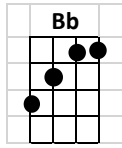

Tears in Heaven

INTRO: F// C// Dm// F// Bb// C7sus4/ C7/ F////

F C Dm F Bb F C Am/C / C7* /
Would you know my name If I saw you in heaven?

F C Dm F Bb F C Am/C / C7* /
Would it be the same If I saw you in heaven?

Dm A Cm6 D Gm7 C7sus4
I must be strong and carry on 'Cause I know I don't be - long
F C// Dm// F// Bb// C7sus4/ C7/ F////
here in heaven

F C Dm F Bb F C Am/C / C7* /
 Would you hold my hand If I saw you in heaven?
 F C Dm F Bb F C Am/C / C7* /
 Would you help me stand If I saw you in heaven?

Dm A Cm6 D Gm7 C7sus4
 I'll find my way through night and day 'Cause I know I just can't stay
 F C// Dm// F// Bb// C7sus4/ C7/ F////
 here in heaven

Ab Gm7 Fm Bb Eb Gm// Cm//
Time can bring you down, time can bend your knees
Ab Gm7 Fm Bb Eb// Gm7// C // Am/C / C7* /
Time can break your heart, have you begging please, begging please

F C Dm F Bb F C Am/C / C7* /
 Would you know my name If I saw you in heaven?
 F C Dm F Bb F C Am/C / C7* /
 Would it be the same If I saw you in heaven?

Dm A Cm6 D Gm7 C7sus4
I must be strong and carry on 'Cause I know I don't be - long
F C// Dm// F// Gm7 C7sus4
here in heaven 'Cause I know I don't be - long
F C// Dm// F// Bb// C7sus4/ C7/ F/
here in heaven