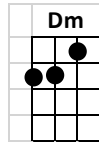

Tears in Heaven

INTRO: F// C// Dm// F// Bb// C7sus4/ C7/ F////

F C Dm F Bb F C Am/C / C7* /
Would you know my name If I saw you in heaven?

F C Dm F Bb F C Am/C / C7* /
Would it be the same If I saw you in heaven?

Dm A Cm6 D Gm7 C7sus4
I must be strong and carry on 'Cause I know I don't be - long
F C// Dm// F// Bb// C7sus4/ C7/ F////
here in heaven

F C Dm F Bb F C Am/C / C7* /
 Would you hold my hand If I saw you in heaven?
 F C Dm F Bb F C Am/C / C7* /
 Would you help me stand If I saw you in heaven?

Dm A Cm6 D Gm7 C7sus4
 I'll find my way through night and day 'Cause I know I just can't stay
 F C// Dm// F// Bb// C7sus4/ C7/ F////
 here in heaven

Ab Gm7 Fm Bb Eb Gm// Cm//
Time can bring you down, time can bend your knees
Ab Gm7 Fm Bb Eb// Gm7// C // Am/C / C7* /
Time can break your heart, have you begging please, begging please

F C Dm F Bb F C Am/C / C7* /
 Would you know my name If I saw you in heaven?
 F C Dm F Bb F C Am/C / C7* /
 Would it be the same If I saw you in heaven?

Dm A Cm6 D Gm7 C7sus4
I must be strong and carry on 'Cause I know I don't be - long
F C// Dm// F// Gm7 C7sus4
here in heaven 'Cause I know I don't be - long
F C// Dm// F// Bb// C7sus4/ C7/ F/
here in heaven