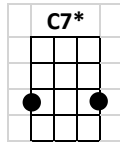

Tears in Heaven

INTRO: F// C// Dm// F// Bb// C7sus4/ C7/ F////

F C Dm F Bb F C Am/C / C7* /
Would you know my name If I saw you in heaven?

F C Dm F Bb F C Am/C / C7* /
Would it be the same If I saw you in heaven?

Dm A Cm6 D Gm7 C7sus4
I must be strong and carry on 'Cause I know I don't be - long
F C// Dm// F// Bb// C7sus4/ C7/ F////
here in heaven

F C Dm F Bb F C Am/C / C7* /
 Would you hold my hand If I saw you in heaven?
 F C Dm F Bb F C Am/C / C7* /
 Would you help me stand If I saw you in heaven?

Dm A Cm6 D Gm7 C7sus4
 I'll find my way through night and day 'Cause I know I just can't stay
 F C// Dm// F// Bb// C7sus4/ C7/ F////
 here in heaven

Ab Gm7 Fm Bb Eb Gm// Cm//
Time can bring you down, time can bend your knees
Ab Gm7 Fm Bb Eb// Gm7// C // Am/C / C7* /
Time can break your heart, have you begging please, begging please

F C Dm F Bb F C Am/C / C7* /
 Would you know my name If I saw you in heaven?
 F C Dm F Bb F C Am/C / C7* /
 Would it be the same If I saw you in heaven?

Dm A Cm6 D Gm7 C7sus4
I must be strong and carry on 'Cause I know I don't be - long
F C// Dm// F// Gm7 C7sus4
here in heaven 'Cause I know I don't be - long
F C// Dm// F// Bb// C7sus4/ C7/ F/
here in heaven