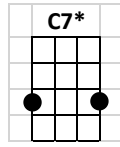

Dm   A   Cm6   D   Gm7   C7sus4
Beyond the door there's peace I'm sure   And I know there'll be no more
          F   C// Dm// F// Bb// C7sus4/ C7/ F////
tears in heaven

F   C   Dm   F   Bb F   C   Am/C / C7* /
Would you know my name   If I saw you in heaven?
F   C   Dm   F   Bb   F   C   Am/C / C7* /
Would it be the same   If I saw you in heaven?