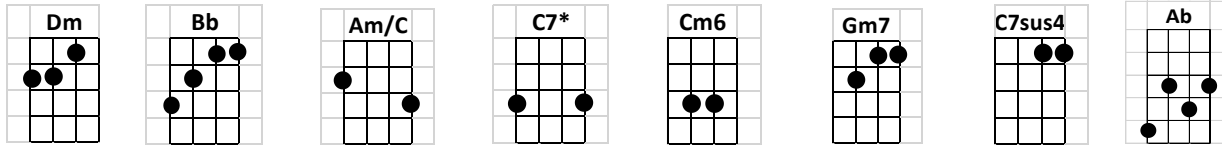

Tears in Heaven

INTRO: F// C// Dm// F// Bb// C7sus4/ C7/ F////

F C Dm F Bb F C Am/C / C7* /
Would you know my name If I saw you in heaven?

F C Dm F Bb F C Am/C / C7* /
Would it be the same If I saw you in heaven?

Dm A Cm6 D Gm7 C7sus4
I must be strong and carry on 'Cause I know I don't be - long
F C// Dm// F// Bb// C7sus4/ C7/ F////
here in heaven

F C Dm F Bb F C Am/C / C7* /
 Would you hold my hand If I saw you in heaven?
 F C Dm F Bb F C Am/C / C7* /
 Would you help me stand If I saw you in heaven?

Dm A Cm6 D Gm7 C7sus4
 I'll find my way through night and day 'Cause I know I just can't stay
 F C// Dm// F// Bb// C7sus4/ C7/ F////
 here in heaven

Ab Gm7 Fm Bb Eb Gm// Cm//
Time can bring you down, time can bend your knees
Ab Gm7 Fm Bb Eb// Gm7// C // Am/C / C7* /
Time can break your heart, have you begging please, begging please

F C Dm F Bb F C Am/C / C7* /
 Would you know my name If I saw you in heaven?
 F C Dm F Bb F C Am/C / C7* /
 Would it be the same If I saw you in heaven?

Dm A Cm6 D Gm7 C7sus4
I must be strong and carry on 'Cause I know I don't be - long
F C// Dm// F// Gm7 C7sus4
here in heaven 'Cause I know I don't be - long
F C// Dm// F// Bb// C7sus4/ C7/ F/
here in heaven