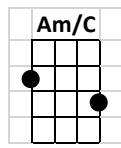

Tears in Heaven

INTRO: F// C// Dm// F// Bb// C7sus4/ C7/ F////

F C Dm F Bb F C Am/C / C7* /
Would you know my name If I saw you in heaven?

F C Dm F Bb F C Am/C / C7* /
Would it be the same If I saw you in heaven?

Dm A Cm6 D Gm7 C7sus4
I must be strong and carry on 'Cause I know I don't be - long
F C// Dm// F// Bb// C7sus4/ C7/ F////
here in heaven

F C Dm F Bb F C Am/C / C7* /
 Would you hold my hand If I saw you in heaven?
 F C Dm F Bb F C Am/C / C7* /
 Would you help me stand If I saw you in heaven?

Dm A Cm6 D Gm7 C7sus4
 I'll find my way through night and day 'Cause I know I just can't stay
 F C// Dm// F// Bb// C7sus4/ C7/ F////
 here in heaven

Ab Gm7 Fm Bb Eb Gm// Cm//
Time can bring you down, time can bend your knees
Ab Gm7 Fm Bb Eb// Gm7// C // Am/C / C7* /
Time can break your heart, have you begging please, begging please

F C Dm F Bb F C Am/C / C7* /
 Would you know my name If I saw you in heaven?
 F C Dm F Bb F C Am/C / C7* /
 Would it be the same If I saw you in heaven?

Dm A Cm6 D Gm7 C7sus4
I must be strong and carry on 'Cause I know I don't be - long
F C// Dm// F// Gm7 C7sus4
here in heaven 'Cause I know I don't be - long
F C// Dm// F// Bb// C7sus4/ C7/ F/
here in heaven