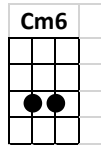

Dm   A   Cm6   D   Gm7   C7sus4
I must be strong and carry on 'Cause I know I don't be - long
F   C// Dm// F//   Gm7   C7sus4
here in heaven   'Cause I know I don't be - long
F   C// Dm// F// Bb// C7sus4/ C7/ F/
here in heaven

END