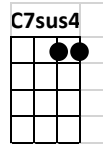

Tears in Heaven

INTRO: F// C// Dm// F// Bb// C7sus4/ C7/ F////

F C Dm F Bb F C Am/C / C7* /
Would you know my name If I saw you in heaven?

F C Dm F Bb F C Am/C / C7* /
Would it be the same If I saw you in heaven?

Dm A Cm6 D Gm7 C7sus4
I must be strong and carry on 'Cause I know I don't be - long
F C// Dm// F// Bb// C7sus4/ C7/ F////
here in heaven

F C Dm F Bb F C Am/C / C7* /
 Would you hold my hand If I saw you in heaven?
 F C Dm F Bb F C Am/C / C7* /
 Would you help me stand If I saw you in heaven?

Dm A Cm6 D Gm7 C7sus4
 I'll find my way through night and day 'Cause I know I just can't stay
 F C// Dm// F// Bb// C7sus4/ C7/ F////
 here in heaven

Ab Gm7 Fm Bb Eb Gm// Cm//
Time can bring you down, time can bend your knees
Ab Gm7 Fm Bb Eb// Gm7// C // Am/C / C7* /
Time can break your heart, have you begging please, begging please

F C Dm F Bb F C Am/C / C7* /
 Would you know my name If I saw you in heaven?
 F C Dm F Bb F C Am/C / C7* /
 Would it be the same If I saw you in heaven?

Dm A Cm6 D Gm7 C7sus4
I must be strong and carry on 'Cause I know I don't be - long
F C// Dm// F// Gm7 C7sus4
here in heaven 'Cause I know I don't be - long
F C// Dm// F// Bb// C7sus4/ C7/ F/
here in heaven