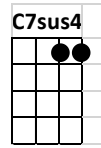

Dm   A   Cm6   D   Gm7   C7sus4
I must be strong and carry on 'Cause I know I don't be - long
F   C// Dm// F//   Gm7   C7sus4
here in heaven   'Cause I know I don't be - long
F   C// Dm// F// Bb// C7sus4/ C7/ F/
here in heaven

END