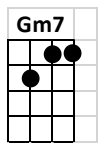

Tears in Heaven

INTRO: F// C// Dm// F// Bb// C7sus4/ C7/ F////

F C Dm F Bb F C Am/C / C7* /
Would you know my name If I saw you in heaven?

F C Dm F Bb F C Am/C / C7* /
Would it be the same If I saw you in heaven?

Dm A Cm6 D Gm7 C7sus4
I must be strong and carry on 'Cause I know I don't be - long
F C// Dm// F// Bb// C7sus4/ C7/ F////
here in heaven

F C Dm F Bb F C Am/C / C7* /
 Would you hold my hand If I saw you in heaven?
 F C Dm F Bb F C Am/C / C7* /
 Would you help me stand If I saw you in heaven?

Dm A Cm6 D Gm7 C7sus4
 I'll find my way through night and day 'Cause I know I just can't stay
 F C// Dm// F// Bb// C7sus4/ C7/ F////
 here in heaven

Ab Gm7 Fm Bb Eb Gm// Cm//
Time can bring you down, time can bend your knees
Ab Gm7 Fm Bb Eb// Gm7// C // Am/C / C7* /
Time can break your heart, have you begging please, begging please

INTERLUDE: F// C// Dm// F// Bb// F// C// Am/C/ C7*/

F// C// Dm// F// Bb// F// C// Am/C/ C7*/

Dm A Cm6 D Gm7 C7sus4
 Beyond the door there's peace I'm sure And I know there'll be no more
 F C// Dm// F// Bb// C7sus4/ C7/ F////
 tears in heaven