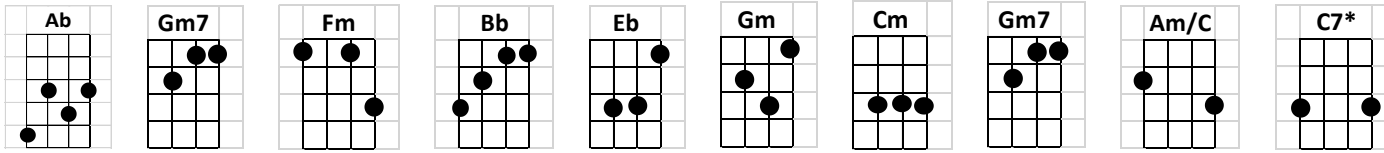

Tears in Heaven

INTRO: F// C// Dm// F// Bb// C7sus4/ C7/ F////

F C Dm F Bb F C Am/C / C7* /
Would you know my name If I saw you in heaven?

F C Dm F Bb F C Am/C / C7* /
Would it be the same If I saw you in heaven?

Dm A Cm6 D Gm7 C7sus4
I must be strong and carry on 'Cause I know I don't be - long
F C// Dm// F// Bb// C7sus4/ C7/ F////
here in heaven

F C Dm F Bb F C Am/C / C7* /
 Would you hold my hand If I saw you in heaven?
 F C Dm F Bb F C Am/C / C7* /
 Would you help me stand If I saw you in heaven?

Dm A Cm6 D Gm7 C7sus4
 I'll find my way through night and day 'Cause I know I just can't stay
 F C// Dm// F// Bb// C7sus4/ C7/ F////
 here in heaven

Ab Gm7 Fm Bb Eb Gm// Cm//
Time can bring you down, time can bend your knees
Ab Gm7 Fm Bb Eb// Gm7// C // Am/C / C7* /
Time can break your heart, have you begging please, begging please

F C Dm F Bb F C Am/C / C7* /
 Would you know my name If I saw you in heaven?
 F C Dm F Bb F C Am/C / C7* /
 Would it be the same If I saw you in heaven?

Dm A Cm6 D Gm7 C7sus4
I must be strong and carry on 'Cause I know I don't be - long
F C// Dm// F// Gm7 C7sus4
here in heaven 'Cause I know I don't be - long
F C// Dm// F// Bb// C7sus4/ C7/ F/
here in heaven