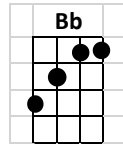

Dm   A   Cm6   D   Gm7   C7sus4
Beyond the door there's peace I'm sure   And I know there'll be no more
          F   C// Dm// F// Bb// C7sus4/ C7/ F////
tears in heaven

F   C   Dm   F   Bb F   C   Am/C / C7* /
Would you know my name   If I saw you in heaven?
F   C   Dm   F   Bb   F   C   Am/C / C7* /
Would it be the same   If I saw you in heaven?