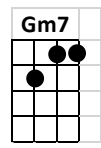

Tears in Heaven

INTRO: F// C// Dm// F// Bb// C7sus4/ C7/ F////

F C Dm F Bb F C Am/C / C7* /
Would you know my name If I saw you in heaven?

F C Dm F Bb F C Am/C / C7* /
Would it be the same If I saw you in heaven?

Dm A Cm6 D Gm7 C7sus4
I must be strong and carry on 'Cause I know I don't be - long
F C// Dm// F// Bb// C7sus4/ C7/ F////
here in heaven

F C Dm F Bb F C Am/C / C7* /
 Would you hold my hand If I saw you in heaven?
 F C Dm F Bb F C Am/C / C7* /
 Would you help me stand If I saw you in heaven?

Dm A Cm6 D Gm7 C7sus4
 I'll find my way through night and day 'Cause I know I just can't stay
 F C// Dm// F// Bb// C7sus4/ C7/ F////
 here in heaven

Ab Gm7 Fm Bb Eb Gm// Cm//
Time can bring you down, time can bend your knees
Ab Gm7 Fm Bb Eb// Gm7// C // Am/C / C7* /
Time can break your heart, have you begging please, begging please

F C Dm F Bb F C Am/C / C7* /
 Would you know my name If I saw you in heaven?
 F C Dm F Bb F C Am/C / C7* /
 Would it be the same If I saw you in heaven?

Dm A Cm6 D Gm7 C7sus4
I must be strong and carry on 'Cause I know I don't be - long
F C// Dm// F// Gm7 C7sus4
here in heaven 'Cause I know I don't be - long
F C// Dm// F// Bb// C7sus4/ C7/ F/
here in heaven