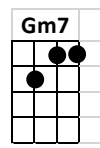

Dm   A   Cm6   D   Gm7   C7sus4
I must be strong and carry on 'Cause I know I don't be - long
F   C// Dm// F//   Gm7   C7sus4
here in heaven   'Cause I know I don't be - long
F   C// Dm// F// Bb// C7sus4/ C7/ F/
here in heaven

END