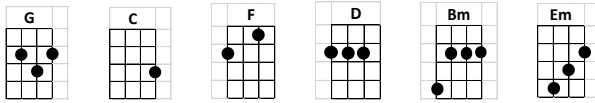

A Hard Day's Night

(come in)

INTRO: G// C// G//// G// C// G////

G C G F G
It's been a hard day's night and I've been working like a dog

G C G F G
It's been a hard day's night, I should be sleeping like a log