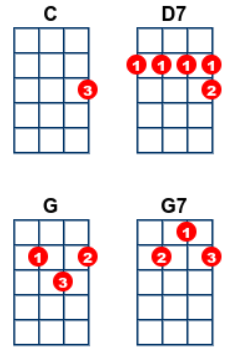

Lemon Tree

key:G, artist:Peter Paul and Mary writer:Will Holt

<https://www.youtube.com/watch?v=MLhYghzNfII> Capo 2

Verse is one key, chorus another -I have standardised on Chorus key for simplicity

When **[G]** I was **[D7]** just a **[G]** lad of ten, my father **[D7]** said
to **[G]** me,

"Come here and **[D7]** take a **[G]** lesson from the **[D7]** lovely
lemon **[G]** tree."

"Don't **[C]** put your **[G7]** faith in **[C]** love, my boy," my father
[G7] said to **[C]** me,

"I fear you'll **[G7]** find that **[C]** love is like the lovely **[G7]** lemon **[C]** tree."

Lemon **[G]** tree, very pretty, and the lemon flower is **[D7]** sweet,
But the fruit of the lemon is impossible to **[G]** eat.

Lemon **[G]** tree, very pretty, and the lemon flower is **[D7]** sweet,
But the fruit of the lemon is impossible to **[G]** eat.