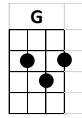

Bad Moon Rising

INTRO: C G
Don't go 'round tonight It's bound to take your life
(come in)
D7 C G//// /////
There's a bad moon on the rise

G D7 C G
I see a bad moon a-rising
D7 C G
I see trouble on the way
D7 C G
I see earth - quakes and lightnin'
D7 C G//// /////
I see bad times to-day

C
Don't go 'round tonight
G
It's bound to take your life
D7 C G//// /////
There's a bad moon on the rise

D7 C G
I hear hurri - canes a-blowing
D7 C G
I know the end is coming soon
D7 C G
I fear rivers over - flowing
D7 C G//// /////
I hear the voice of rage and ruin

C
Don't go 'round tonight
G
It's bound to take your life
D7 C G//// /////
There's a bad moon on the rise

Bad Moon Rising - pg. 2

INTERLUDE: G D7 C G
I see a bad moon a-rising
D7 C G
I see trouble on the way
D7 C G
I see earth - quakes and lightnin'
D7 C G//// ///
I see bad times to-day

C
Oh, don't go 'round tonight
G
It's bound to take your life
D7 C G
There's a bad moon on the rise

C
Don't go 'round tonight
G
It's bound to take your life
D7 C G //// D7 //// G /
There's a bad moon on the rise