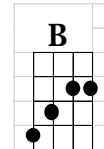

Make It With You

INTRO: Dmaj7///// Em///// Dmaj7///// Em/////

Dmaj7 Em
Hey have you ever tried

Dmaj7 Em
Really reaching out for the other side?

G F#m Em Em7 A
I may be climbing on rain-bows But baby, here goes

Dmaj7 Em Dmaj7 Em
Dreams are for those who sleep Life is for us to keep

G F#m B
And if you're wondering what this song is leading to-o-o,

A7sus4 Dmaj7
I want to make it with you

Em Dmaj7 Em
I really think that we could make it, girl

Dmaj7 Em
Though you don't know me well

Dmaj7 Em
Every little thing only time will tell

G F#m Em Em7 A
If you believe the things that I do, And we'll see it through

Dmaj7 Em Dmaj7 Em
Life can be short or long Love can be right or wrong

Em Dmaj7

I really think that we could make it, girl

Em Dmaj7

I really think that we could make it, girl

Em Dmaj7 Em//// Dmaj7 /

I really think that we could make it, girl