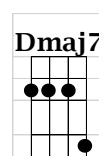

Make It With You - pg. 2