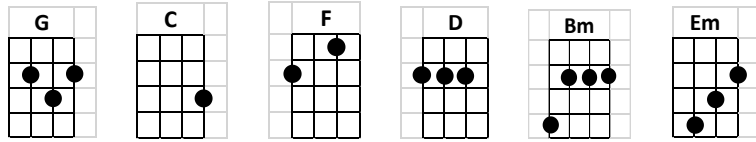

# A Hard Day's Night

INTRO: G// C// G//// G// C// G////

G C G F G  
It's been a hard day's night and I've been working like a dog

G C G F G  
It's been a hard day's night, I should be sleeping like a log